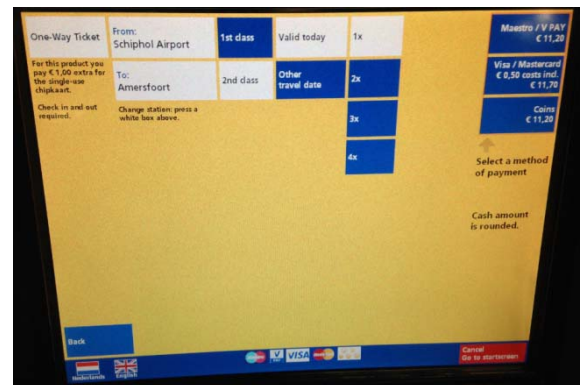

At Schiphol Airport:

- Follow the signs 'To the trains'
- Buy a ticket at the machine (see picture: for single trip selection: 11.20 euro if you pay with cash (coins only!) or with bank card; credit card 11.70 euro)
(Only if you plan to travel around in the Netherlands it is worth to buy an "OV chipkaart" which costs 7,50 euro, can be charged, and used in train, tram, metro and bus)
- Follow the signs to platform 1-2
- Check in to activate your ticket by holding it against the pole just in front of the stairs to the platform **(do not forget!)**
- Once you reach Amersfoort check out at the pole or gate to leave the station